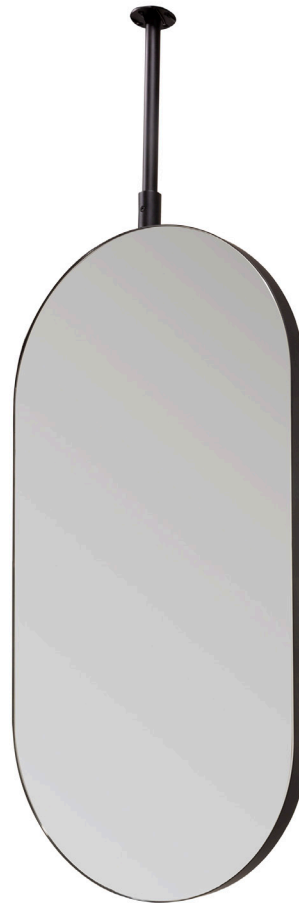

OPMERKINGEN / REMARQUES: YV@DETREMMERIE.BE

DESIGN SPIEGEL OVAL VRIJHANGEND / MIROIR DESIGN OVAL SUSPENDU

118 - 157 cm

1180-1570 x 450 mm

DETREMMERIE

BATHROOM FURNITURE

OPMERKINGEN / REMARQUES: YV@DETREMMERIE.BE

DESIGN SPIEGEL OVAL VRIJHANGEND / MIROIR DESIGN OVAL SUSPENDU