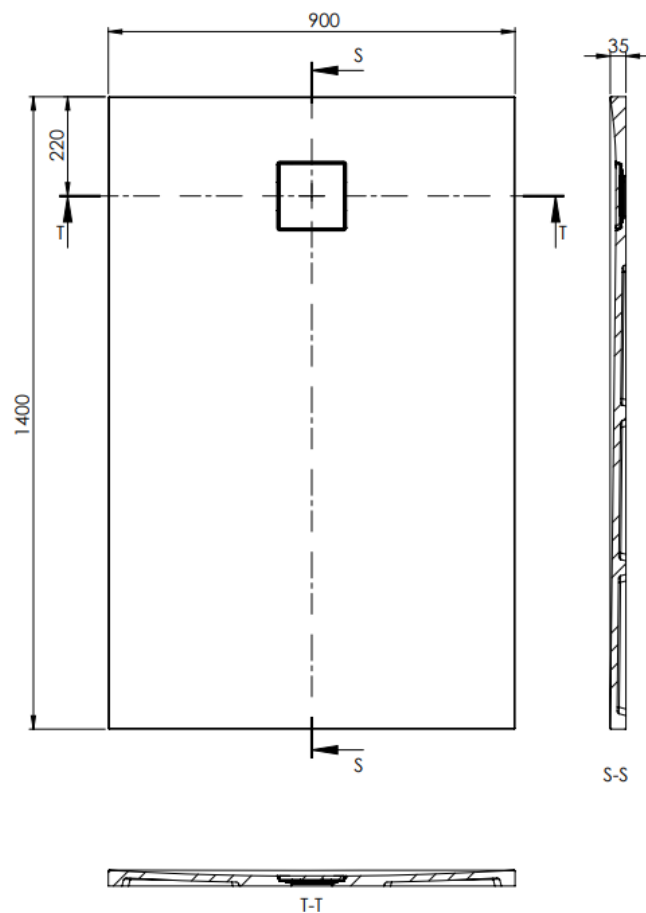

OPMERKINGEN / REMARQUES: HP@DETREMMERIE.BE

ASD01

90 x 90

DETREMMERIE

BATHROOM FURNITURE

OPMERKINGEN / REMARQUES: HP@DETREMMERIE.BE

ASD01

Tolerances in mm	
Length	+3/0
Width	+3/0
Height	±2
Hole location	±1
Hole dimensions	±1
Plane bending	±2
Longitudinal slope	15 mm
Transverse slope	15 mm
Material	Gelcoat

120 x 90

DETREMMERIE

BATHROOM FURNITURE

OPMERKINGEN / REMARQUES: HP@DETREMMERIE.BE

ASD01

Tolerances in mm	
Length	+3/0
Width	+3/0
Height	±2
Hole location	±1
Hole dimensions	±1
Plane bending	±2
Longitudinal slope	15 mm
Transverse slope	15 mm
Material	Gelcoat

140 x 90

DETREMMERIE

BATHROOM FURNITURE

OPMERKINGEN / REMARQUES: HP@DETREMMERIE.BE

ASD01

Tolerances in mm	
Length	+3/0
Width	+3/0
Height	±2
Hole location	±1
Hole dimensions	±1
Plane bending	±2
Longitudinal slope	15 mm
Transverse slope	15 mm
Material	Gelcoat