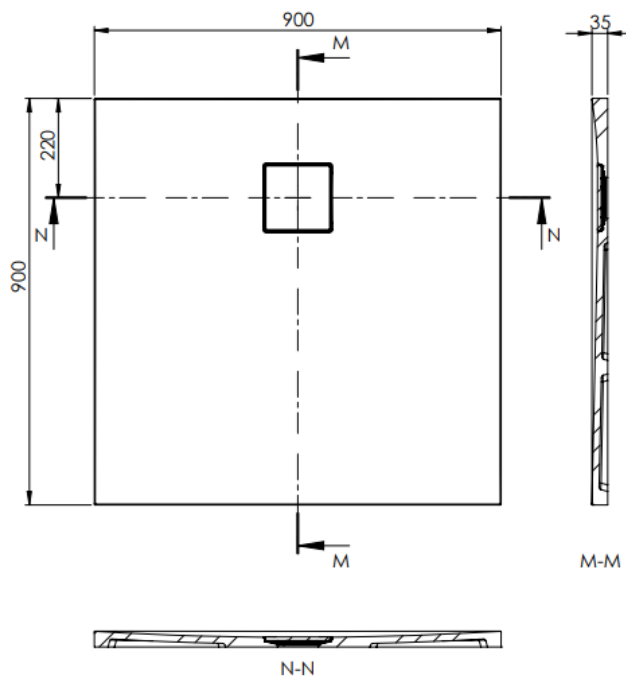

OPMERKINGEN / REMARQUES: HP@DETREMMERIE.BE

ASD01

90 x 90

DETREMMERIE

BATHROOM FURNITURE

OPMERKINGEN / REMARQUES: HP@DETREMMERIE.BE

ASD01

Tolerances in mm	
Length	+3/0
Width	+3/0
Height	±2
Hole location	±1
Hole dimensions	±1
Plane bending	±2
Longitudinal slope	15 mm
Transverse slope	15 mm
Material	Gelcoat

120 x 90

DETREMMERIE

BATHROOM FURNITURE

OPMERKINGEN / REMARQUES: HP@DETREMMERIE.BE

ASD01

Tolerances in mm	
Length	+3/0
Width	+3/0
Height	±2
Hole location	±1
Hole dimensions	±1
Plane bending	±2
Longitudinal slope	15 mm
Transverse slope	15 mm
Material	Gelcoat

140 x 90

DETREMMERIE

BATHROOM FURNITURE

OPMERKINGEN / REMARQUES: HP@DETREMMERIE.BE

ASD01

Tolerances in mm	
Length	+3/0
Width	+3/0
Height	±2
Hole location	±1
Hole dimensions	±1
Plane bending	±2
Longitudinal slope	15 mm
Transverse slope	15 mm
Material	Gelcoat