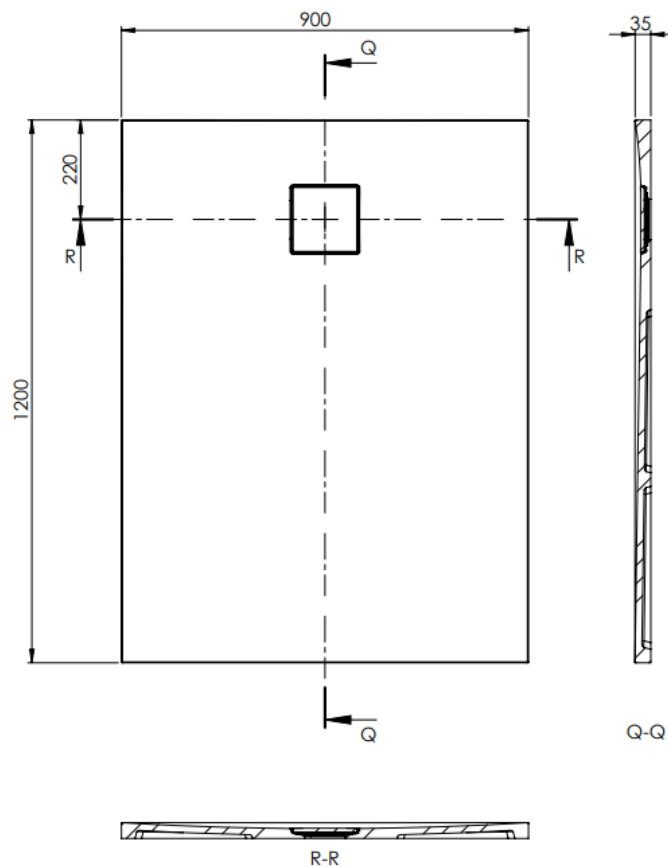

OPMERKINGEN / REMARQUES: HP@DETREMMERIE.BE

ASD01

90 x 90

DETREMMERIE

BATHROOM FURNITURE

OPMERKINGEN / REMARQUES: HP@DETREMMERIE.BE

ASD01

Tolerances in mm	
Length	+3/0
Width	+3/0
Height	±2
Hole location	±1
Hole dimensions	±1
Plane bending	±2
Longitudinal slope	15 mm
Transverse slope	15 mm
Material	Gelcoat

120 x 90

DETREMMERIE

BATHROOM FURNITURE

OPMERKINGEN / REMARQUES: HP@DETREMMERIE.BE

ASD01

Tolerances in mm	
Length	+3/0
Width	+3/0
Height	±2
Hole location	±1
Hole dimensions	±1
Plane bending	±2
Longitudinal slope	15 mm
Transverse slope	15 mm
Material	Gelcoat

140 x 90

DETREMMERIE

BATHROOM FURNITURE

OPMERKINGEN / REMARQUES: HP@DETREMMERIE.BE

ASD01

Tolerances in mm	
Length	+3/0
Width	+3/0
Height	±2
Hole location	±1
Hole dimensions	±1
Plane bending	±2
Longitudinal slope	15 mm
Transverse slope	15 mm
Material	Gelcoat